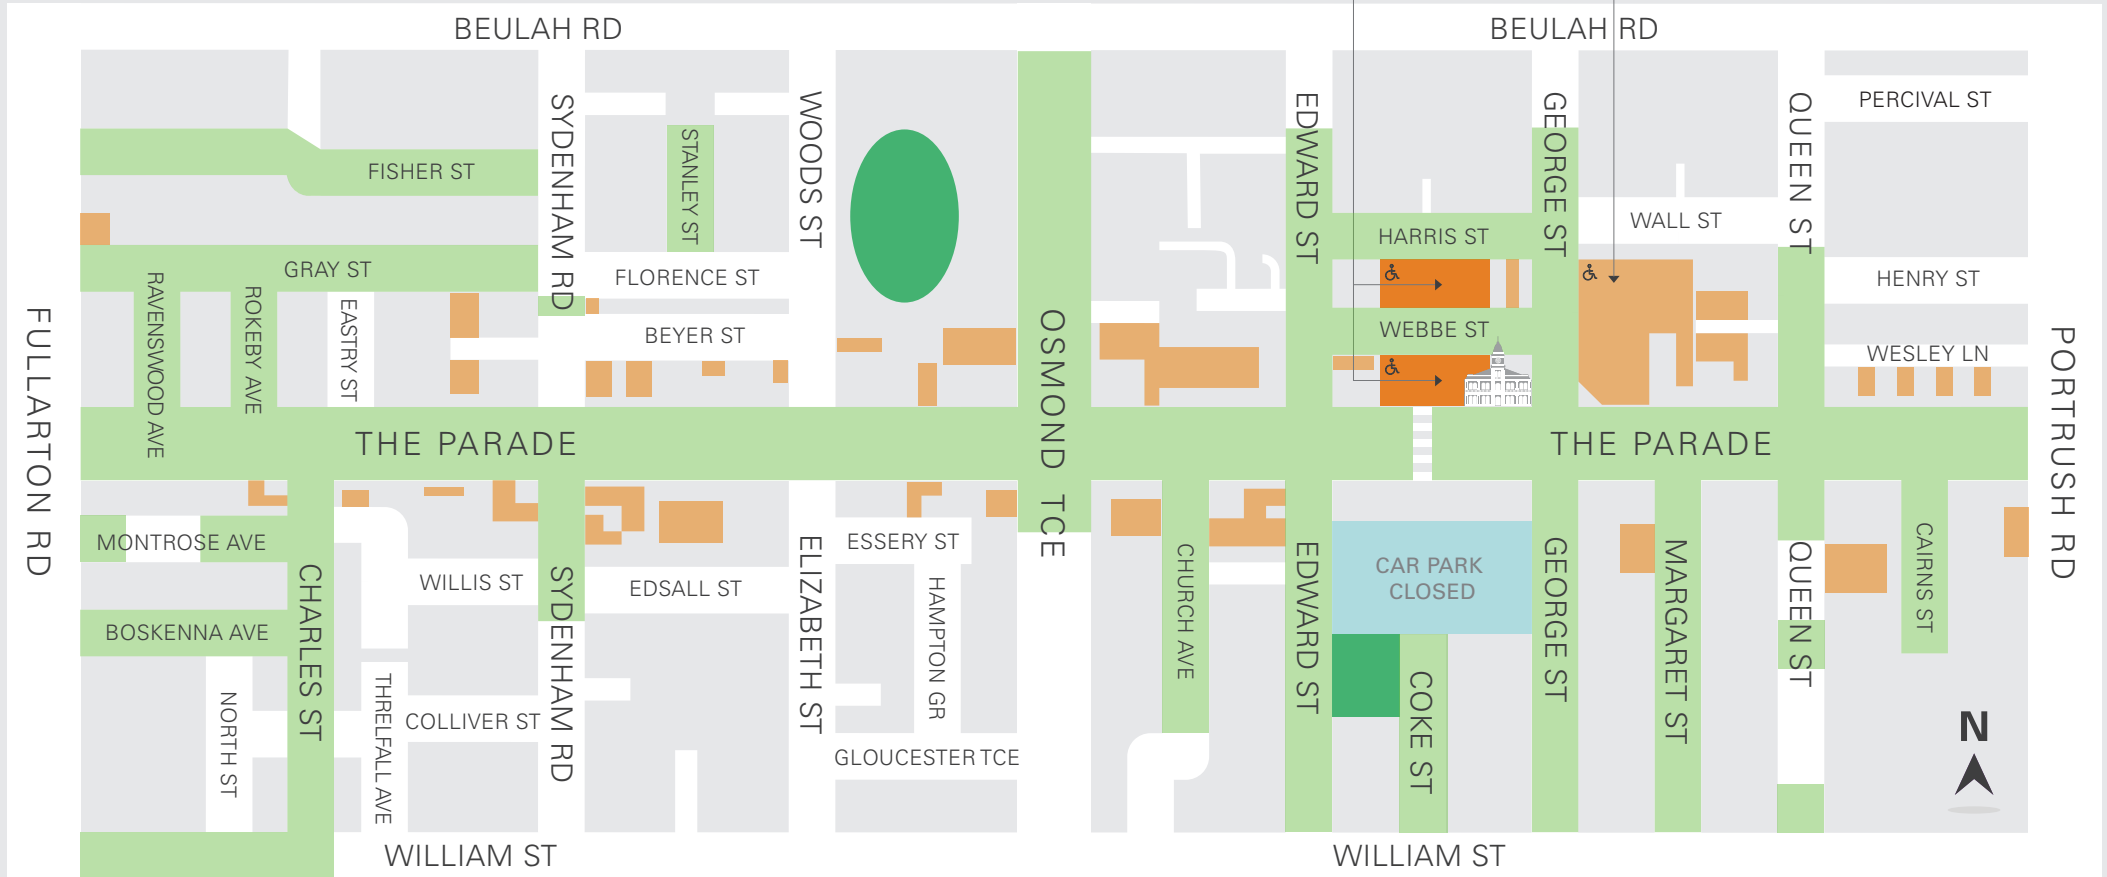

# The Parade, Norwood Parking Map

176 SPACES	NORWOOD PLACE ROOFTOP
146 SPACES	WEBBE STREET UPPER LEVEL
151 SPACES	WEBBE STREET GROUND LEVEL
185 SPACES	NORWOOD PLACE BASEMENT
300 SPACES	PARADE CENTRAL

[www.npsp.sa.gov.au](http://www.npsp.sa.gov.au)

 Multi-storey Car Park

Norwood Place Rooftop – Paid (first 2 hours free)  
 Webbe Street Upper Level – Free  
 Webbe Street Ground Level – 2 hour parking  
 Norwood Place Basement – Paid (first 2 hours free)

 On street car parking (time limits apply)

 Coles Car Park (currently not accessible)

City of  
 Norwood  
 Payneham  
 & St Peters